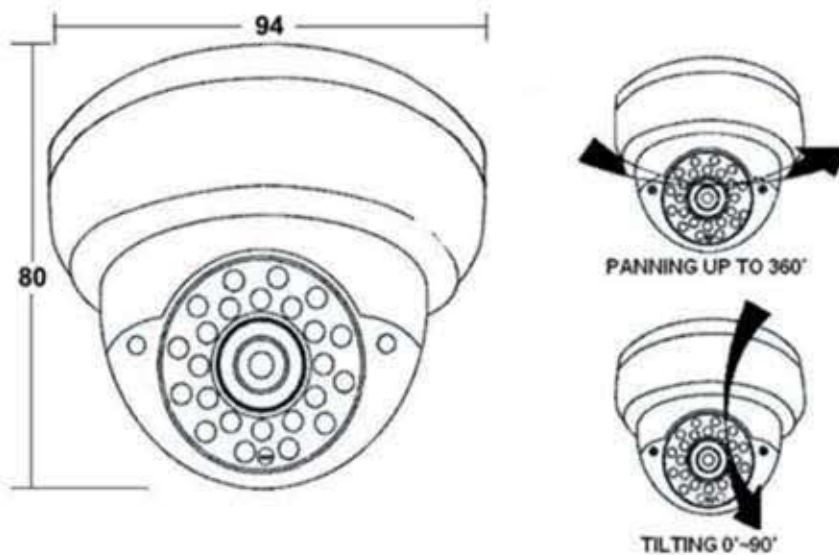

P E C A N

Professional CCTV Products

VRD90CML
Vandal Dome with IRLEDs
Colour/Mono 420TVL

- 1/3" Sony Super HAD Colour CCD
- Tough cast Aluminium Housing
- Capture range 5-10m in ideal conditions
- IP66 weather-proof exterior housing
- Full vertical (90°) and horizontal (360°) movement
- Cable fully managed inside bracket to allow camera orientation without damage
- Electronic Iris circuit
- Fixed type 3.6mm lens

Technical data

| | |
|-----------------------|---------------------------------|
| Video output | Composite video 75 ohms |
| Exposure control | Electronic |
| Lens | f3.6mm fixed type |
| Voltage | 12vDC |
| IR illumination | 24pcs infrared LED (ø5mm 850nm) |
| Operating temperature | -20°C ~ +50°C |
| Mode | PAL Sony® Super HAD CCD |
| Resolution | 420TVL |
| Sensitivity | 0.0Lux (LEDs on) |
| Power consumption | 200/400mA LEDs Off/On |
| Weight | 410g |

Power connection

Power to the camera and integral lighting is supplied via the inline DC jack

Video

The video signal lead is fitted with a female BNC for easy connection to a coaxial, or other, video cable. Centre pin is signal, sleeve is ground.

Order information

| | |
|-------------------------------------------------------|-------------------------|
| Weather-resistant 420TVL Vandal Dome camera | Code VRD90CML |
| Weather-resistant 420TVL Vandal Dome in white housing | VRD90CML-W |
| We recommend the use of a 1000mA PSU with this item | PSU1210R |